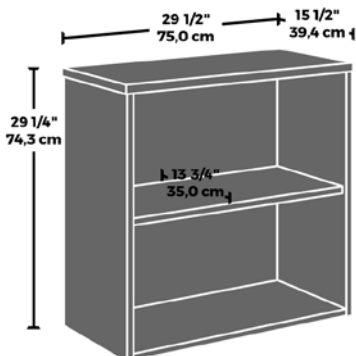

AFFILIATE 2 SHELF BOOKCASE

PRODUCT SHEET

FURNITURE

Product Code : 5431916

- Durable 1" thick top
- Melamine top provides a heat, stain and scratch-resistant surface.
- 1 adjustable shelf for flexible storage
- 360 all round finish for versatile placement
- Hudson Elm Effect Finish

N.B: All measurements are approximate